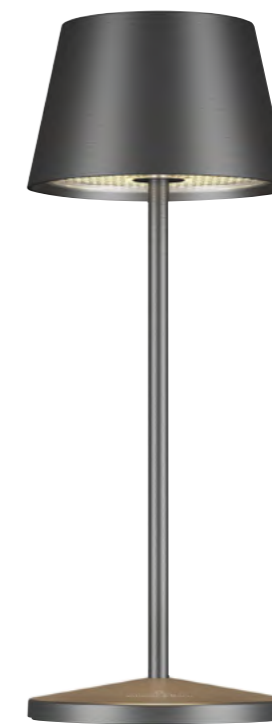

97248 | graphit, gebürstet
graphite, *brushed*
graphite, *brossé*