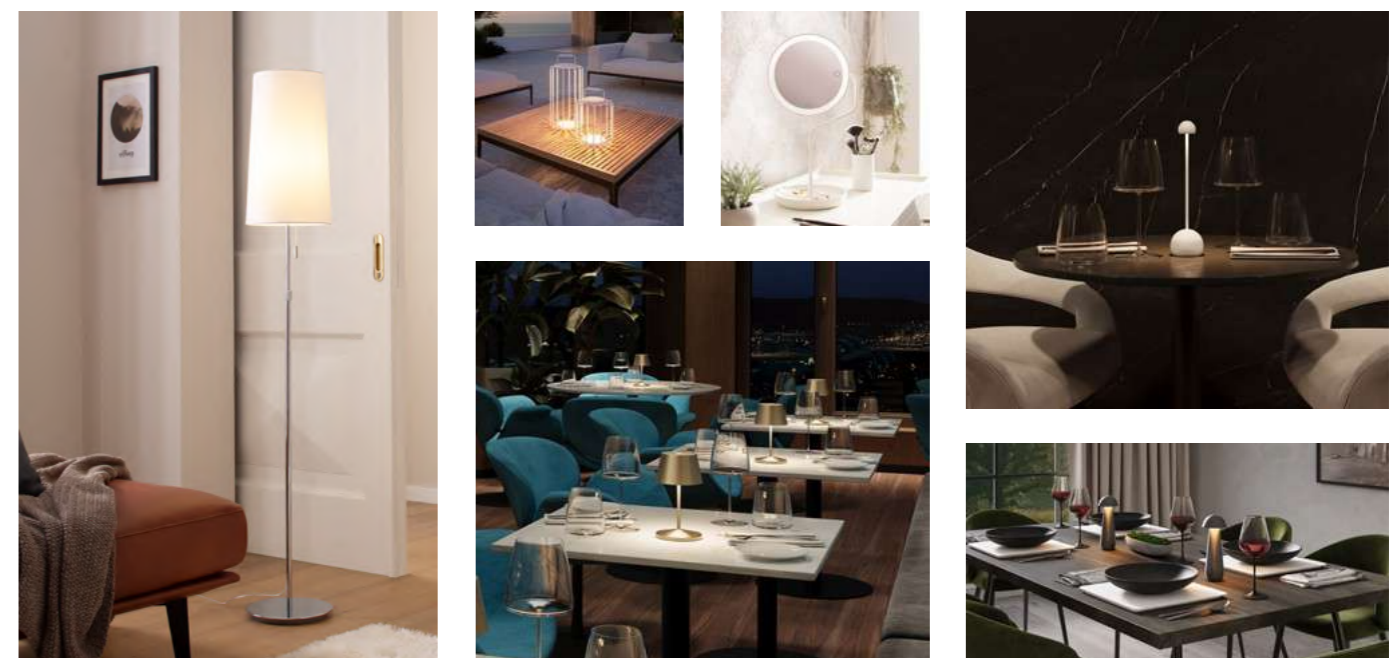

VILLEROY & BOCH

Tradition since 1748

For more than 275 years, we have been designing homes and enabling everyone to turn their home into a personal place of well-being. Timeless elegance, innovative design and exceptional quality: this is what the Villeroy & Boch brand has stood for since 1748. Building on this tradition, we develop products and concepts that shape living environments.

There are few companies in the world that can look back on more than 275 years of success. What began in 1748 with a small pottery in Audun-le-Tiche, France, is now one of the world's leading brands for Dining & Lifestyle and Bath & Wellness. The unique combination of eight generations of family responsibility and innovative management has made Villeroy & Boch a global success over the past centuries.

Since its foundation, the company has developed not only into a renowned ceramics manufacturer, but also into an international lifestyle brand. In the course of its 276-year history, a number of products have set milestones in the company's history. The company's global production facilities are controlled from its headquarters in Mettlach, Germany. Around 12,000 employees develop, design and manufacture high-quality ceramic products for markets in 140 countries.

ALT LUXEMBURG

The worldwide popular Dining & Lifestyle-series dates back to 1770 and is still part of the assortment today.

METTLACHER PLATTEN

Eugen Boch's idea to produce a floor mosaic from ceramic for the first time was an unbelievable success at the time. From 1852 the tiles called "Mettlacher Platten" were produced

NEWWAVE

For its special design and innovative die-casting process, the series was awarded the Innovation Prize of the German Economy in 2004.

VICLEAN