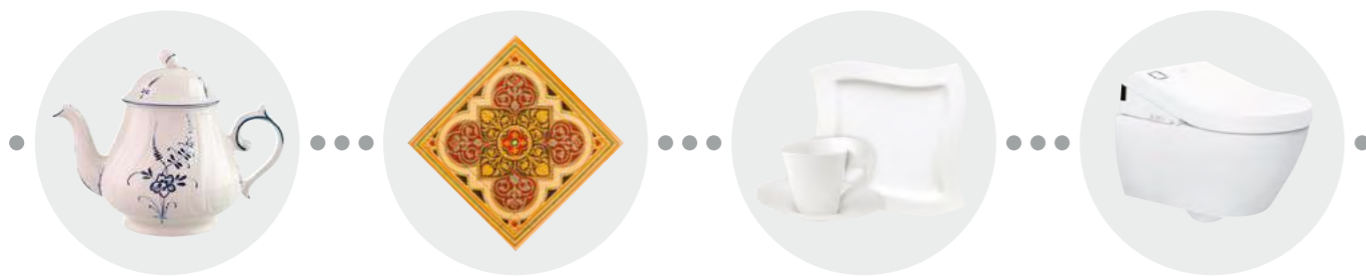

VILLEROY & BOCH

Tradition since 1748

For more than 275 years, we have been designing homes and enabling everyone to turn their home into a personal place of well-being. Timeless elegance, innovative design and exceptional quality: this is what the Villeroy & Boch brand has stood for since 1748. Building on this tradition, we develop products and concepts that shape living environments.

There are few companies in the world that can look back on more than 275 years of success. What began in 1748 with a small pottery in Audun-le-Tiche, France, is now one of the world's leading brands for Dining & Lifestyle and Bath & Wellness. The unique combination of eight generations of family responsibility and innovative management has made Villeroy & Boch a global success over the past centuries.

Since its foundation, the company has developed not only into a renowned ceramics manufacturer, but also into an international lifestyle brand. In the course of its 276-year history, a number of products have set milestones in the company's history. The company's global production facilities are controlled from its headquarters in Mettlach, Germany. Around 12,000 employees develop, design and manufacture high-quality ceramic products for markets in 140 countries.

ALT LUXEMBURG

The worldwide popular Dining & Lifestyle-series dates back to 1770 and is still part of the assortment today.

METTLACHER PLATTEN

Eugen Boch's idea to produce a floor mosaic from ceramic for the first time was an unbelievable success at the time. From 1852 the tiles called "Mettlacher Platten" were produced

NEWWAVE

For its special design and innovative die-casting process, the series was awarded the Innovation Prize of the German Economy in 2004.

VICLEAN

A modern shower toilet that combines hygiene, comfort, sustainability and innovative design and creates a new dimension in toilet culture.

VILLEROY & BOCH

Lighting

In addition to the core ranges Dining & Lifestyle and Bathroom & Wellness, Villeroy & Boch also offers throws and cushions, bathroom textiles as well as indoor and outdoor carpets for a stylish interior. Villeroy & Boch lighting is the perfect complement to this range, rounding off the brand's holistic living concept.

Good lighting is the key to a comfortable and welcoming atmosphere. Indirect light invites you to relax, while direct light is ideal for reading and working. Optimum lighting is therefore essential for a comfortable and attractive home. Whether simple and modern or timeless-ly elegant, the high-quality lighting from Villeroy & Boch gives every room that little bit extra!

The range includes classic floor, pendant and table lamps, innovative rechargeable lamps and lanterns as well as multifunctional cosmetic mirrors. Discreet design elements, high quality materials and outstanding quality make Villeroy & Boch lights something very special. Discover the diversity of the collection and let your home shine in the best light!