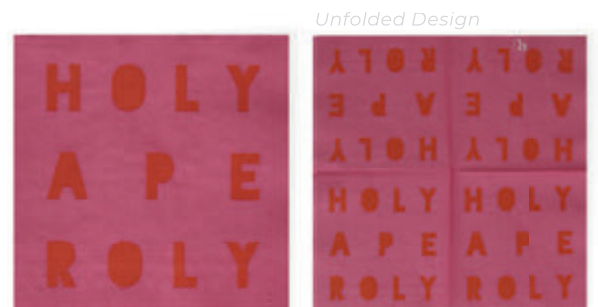

Holy Aperoly · No.: 18117