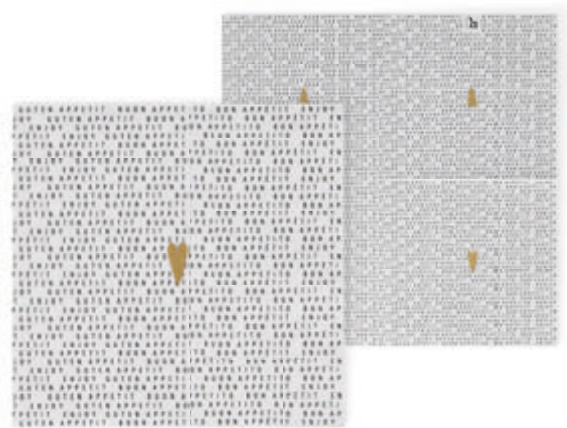

Unfolded Design

Enjoy · No.: 14889