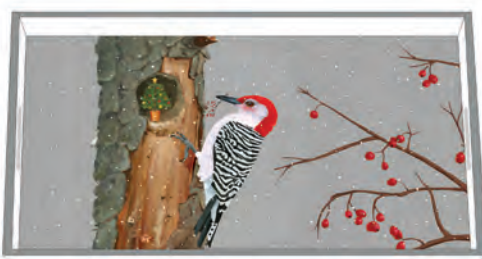

B

 360302444 · Bird & Berries
Trend Mug in Giftbox, New Bone China, 0,4l

6 A

NEW!

 32083 · Woody's Holiday
Lacquered wooden serving tray, 31x18cm

3 P

 32084 · Bird & Berries Serving Tray
DI Serving Tray

6 P