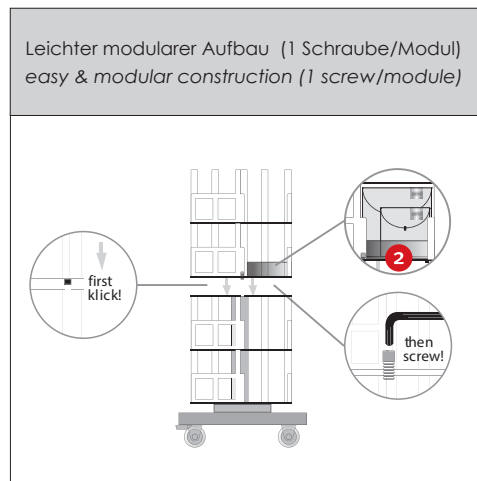

- *high quality spinner for napkins*
- *napkin presentation on 8 layers (4 designs / layer)*
- *W 500 x H 1870 x D 500 mm*
- *35 kg*
- *varied in height*
- *rotating & four-sided equippable*
- *4 rollers 360°, 2 lockable*
- *material: metall & MDF*
- *incl. assembly instructions*