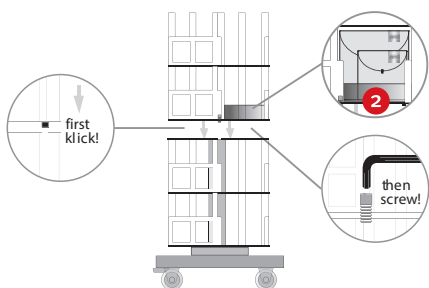

MARKETING TOOLS

NAPKIN SPINNER COMPACT 25x25

Drehständer für 32 Serviettenmotive
Napkin spinner for 32 napkin designs

- Hochwertiger Drehständer für Servietten
- Serviettenpräsentation auf 8 Ebenen
  à 4 Motive
- B 330 x H 1542 x T 330 mm
- 20,5 kg
- Drehbar & vierseitig bestückbar
- 4 Rollen 360°, 2 feststellbar
- Material: Metall & MDF
- Inkl. Montageanleitung

- *high quality spinner for napkins*
- *napkin presentation on 8 layers
  (4 designs / layer)*
- *W 330 x H 1542 x D 330*
- *20,5 kg*
- *rotating & four-sided equippable*
- *4 rollers 360°, 2 lockable*
- *material: metall & MDF*
- *incl. assembly instructions*

Leichter modularer Aufbau (1 Schraube/Modul)
easy & modular construction (1 screw/module)

Ohne Produkte / Products are not included

Display silver

1 097300 · SET
3 packages)

Ohne Produkte
Products are not included