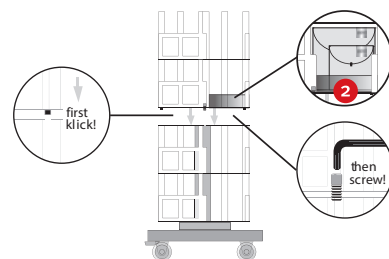

Napkin spinner 25x25 for 32 napkin designs

- height: 1542, width: 330, depth 330 mm
- high quality spinner for napkins
- napkin presentation on 8 levels
- (4 designs / layer)
- 20,5 kg
- rotating & four-sided equippable
- 4 rollers 360°, 2 lockable
- material: Metal & MDF
- incl. assembly instruction

Leichter modularer Aufbau (1 Schraube/Modul)
easy & modular construction (1 screw/module)