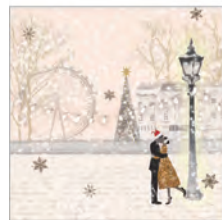

325003169 · Christmas Love

B