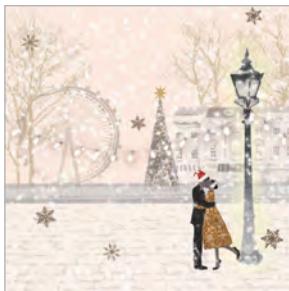

333003169 · Christmas Love

C