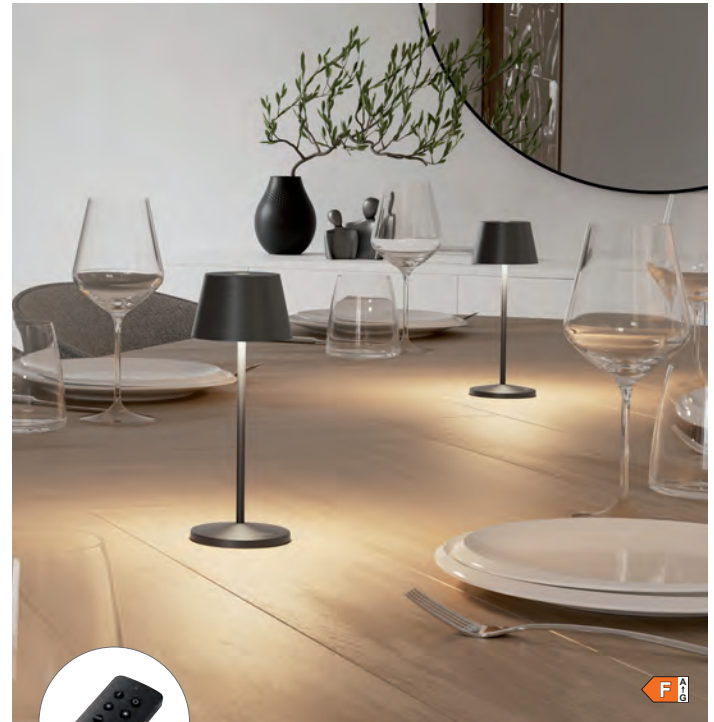

REMOTE CONTROLLABLE