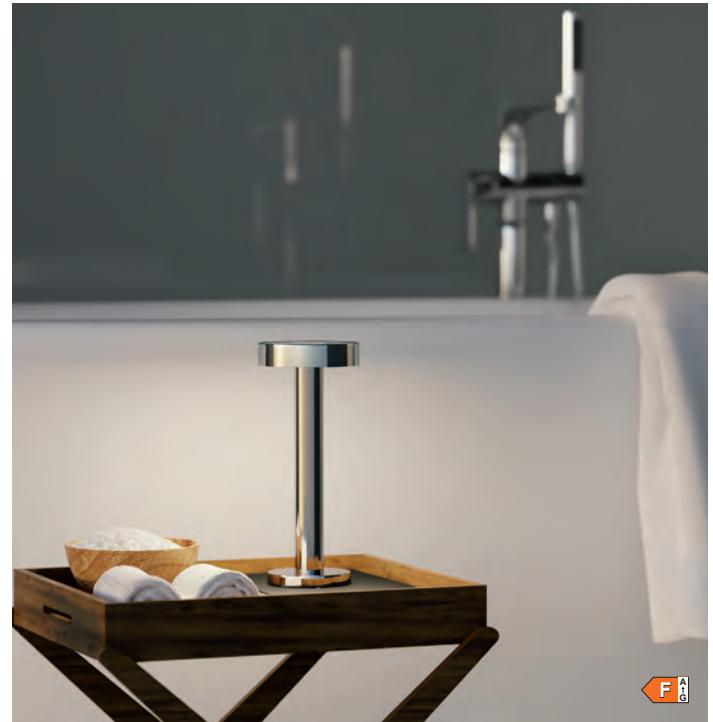

indoor & outdoor table lamp, aluminum, dimmable, rechargeable cordless lithium technology, total luminous time max. 78 hr., 2 light settings (2700K & 3000K), incl. charging station, 2,5 Watt, LED, 247lm, IP65, H 20 cm, Ø 9 cm, matching multi charger: 96990