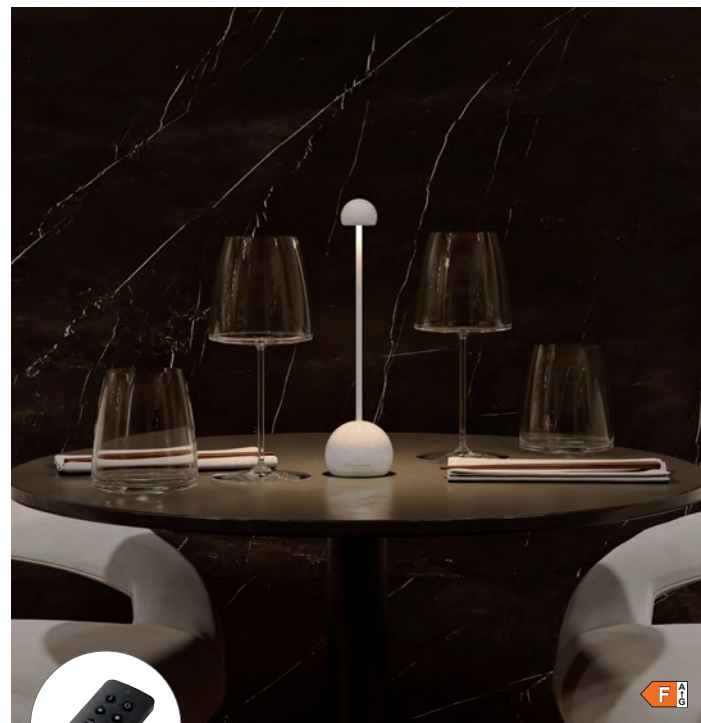

indoor & outdoor table lamp, ceramic, aluminum brushed, aluminum, dimmable, rechargeable cordless lithium technology, remote controllable, total luminous time max. 78 hr., 2 light settings (2200K & 3000K), incl. charging station, excl. remote control, 2,3 Watt, LED, 252lm, IP65, H 20 cm, W 6,5 cm, D 6,5 cm, matching multi charger: 96996

97120

97130

97121

97131

97122

97132

indoor & outdoor table lamp, aluminum, ceramic, dimmable, rechargeable cordless lithium technology, total luminous time max. 90 hr., 2 light settings (2200K & 3000K), incl. charging station, 1,5 Watt, LED, 158lm, IP65, H 12 cm, Ø 6 cm/W 6 cm, D 6 cm, matching multi charger: 96996

REMOTE CONTROLLABLE

97310

97311  
ceramic

97312

97315

97316

aluminum brushed

indoor & outdoor table lamp, ceramic, aluminium brushed, dimmable, rechargeable cordless lithium technology, remote controllable, total luminous time max. 84 hr., 2 light settings (2200K & 3000K), incl. charging station, excl. remote control, 2 Watt, LED, 200lm, IP65, H 27 cm, Ø 6,6 cm, matching multi charger: 96996