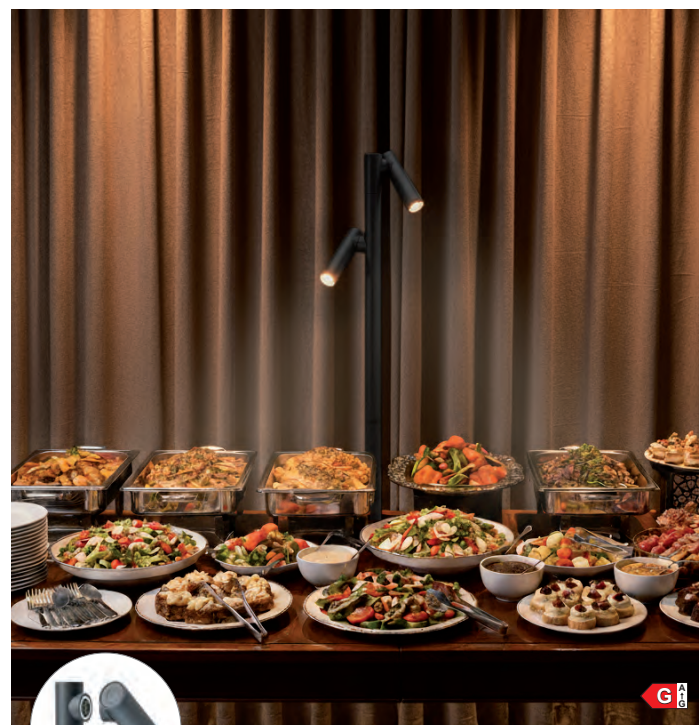

list price: 79,00 € 37

with torch-function

indoor & outdoor table lamp, aluminum, dimmable, rechargeable cordless lithium technology, total luminous time max. 240 hr., 3000K, incl. charging station, 1,7 Watt, LED, 110lm, IP54, H 36 cm, Ø 11 cm, matching multi charger: 781792