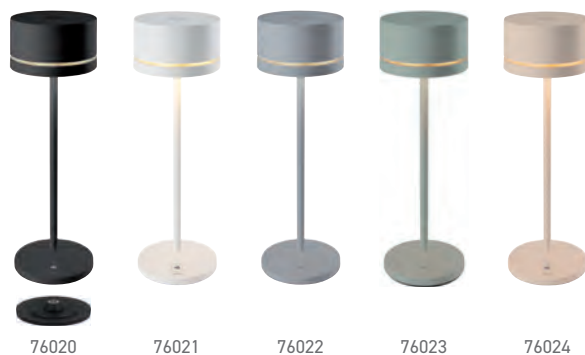

indoor & outdoor table lamp, aluminum, dimmable, rechargeable cordless lithium technology, total luminous time max. 52 hr., 2 light settings (2200K & 3000K), incl. charging station, 1,2 Watt, LED, 133lm, IP54, H 23,5 cm, Ø 7 cm, matching multi charger: 781792