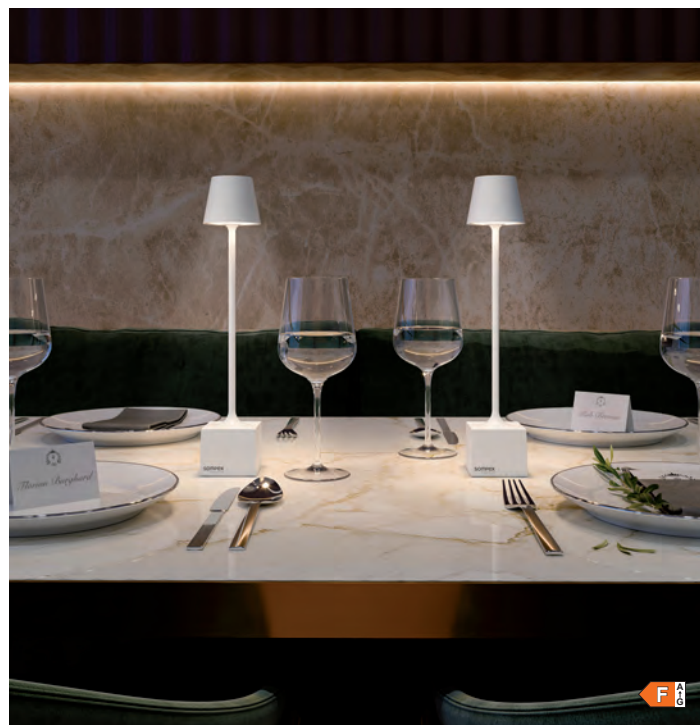

78660

78661

78662

78663

78664

78665

indoor & outdoor table lamp, aluminum, dimmable, rechargeable cordless lithium technology, total luminous time max. 52 hr., 2 colour temperatures (2200K & 3000K), incl. charging station, 1,5 Watt, LED, 140lm, IP54, H 29,5 cm, Ø 5,8 cm, Base: W 5,5 cm, D 5,5 cm, matching multi charger: 78579