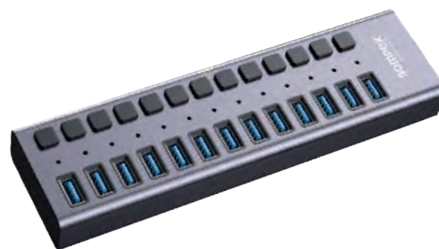

list price: 189,00 €

gesture control

96980

96981

table lamp, rechargeable, runtime max. 68 hrs., ceramic, dimmer, 2 colour temperatures, gesture control, magnetic charging cable, 2,5 W LED, 30lm, IP 20, 2700K & 3000K, Ø 13,5 cm, h 15 cm, matching USB multi charger: 725191