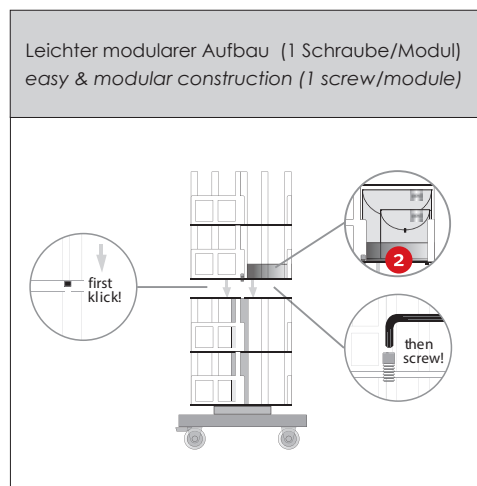

- *high quality spinner for napkins*
- *napkin presentation on 8 layers (4 designs / layer)*
- *W 500 x H 1870 x D 500 mm*
- *35 kg*
- *varied in height*
- *rotating & four-sided equippable*
- *4 rollers 360°, 2 lockable*
- *material: metall & MDF*
- *incl. assembly instructions*