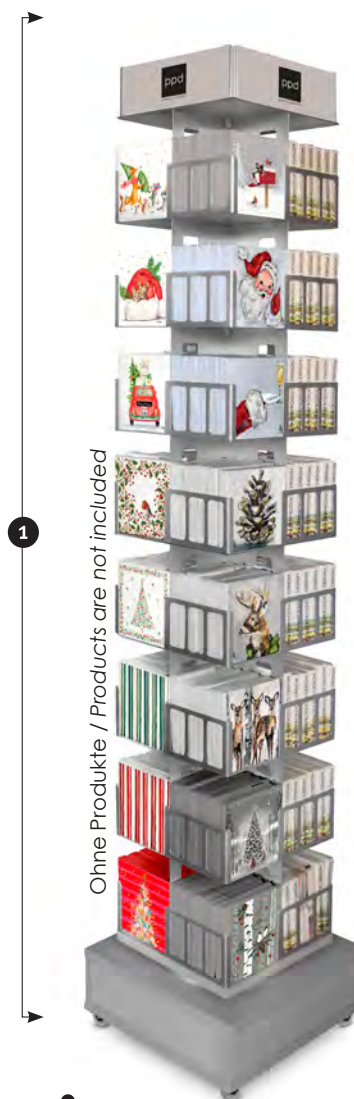

MARKETING TOOLS

NAPKIN SPINNER COMPACT 25x25

Drehständer für 32 Serviettenmotive
Napkin spinner for 32 napkin designs

- Hochwertiger Drehständer für Servietten
- Serviettenpräsentation auf 8 Ebenen
  à 4 Motive
- B 330 x H 1542 x T 330 mm
- 20,5 kg
- Drehbar & vierseitig bestückbar
- 4 Rollen 360°, 2 feststellbar
- Material: Metall & MDF
- Inkl. Montageanleitung

- *high quality spinner for napkins*
- *napkin presentation on 8 layers
  (4 designs / layer)*
- *W 330 x H 1542 x D 330*
- *20,5 kg*
- *rotating & four-sided equippable*
- *4 rollers 360°, 2 lockable*
- *material: metall & MDF*
- *incl. assembly instructions*

Leichter modularer Aufbau (1 Schraube/Modul)
easy & modular construction (1 screw/module)

Display silver

1 097300 · SET
3 packages)

Ohne Produkte
Products are not included