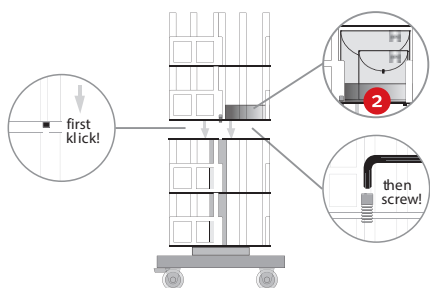

MARKETING TOOLS

NAPKIN SPINNER COMPACT 25x25

Drehständer für 32 Serviettenmotive
Napkin spinner for 32 napkin designs

- Hochwertiger Drehständer für Servietten
- Serviettenpräsentation auf 8 Ebenen
  à 4 Motive
- B 330 x H 1542 x T 330 mm
- 20,5 kg
- Drehbar & vierseitig bestückbar
- 4 Rollen 360°, 2 feststellbar
- Material: Metall & MDF
- Inkl. Montageanleitung

- *high quality spinner for napkins*
- *napkin presentation on 8 layers
  (4 designs / layer)*
- *W 330 x H 1542 x D 330*
- *20,5 kg*
- *rotating & four-sided equippable*
- *4 rollers 360°, 2 lockable*
- *material: metall & MDF*
- *incl. assembly instructions*

Leichter modularer Aufbau (1 Schraube/Modul)
easy & modular construction (1 screw/module)

Display silver

1 097300 · SET
3 packages)

Ohne Produkte
Products are not included